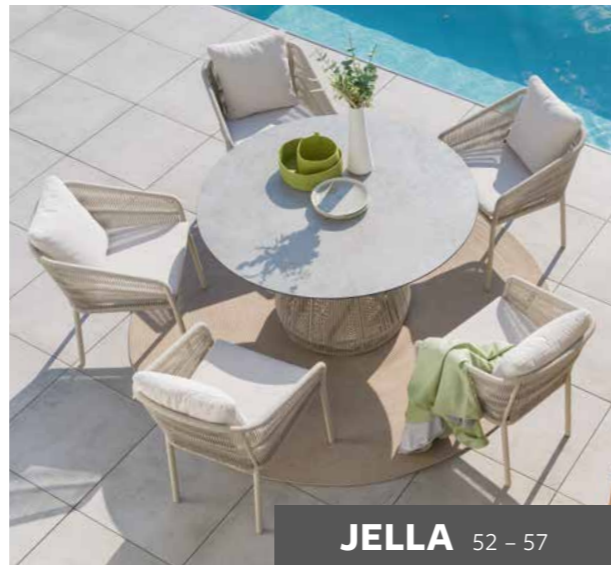

# WEATHERPROOF ROPE

NOBLE DESIGN WITH A TWIST

**ROMY** 46 – 51

**JELLA** 52 – 57

**ODEA PEPPER** 78 – 85

**ODEA SALT** 84 – 91

Rope can be used to create unique braids and thus airy loose designs. Made from 100 % polypropylene, rope is extremely hard-wearing and absorbs hardly any moisture. A very high light fastness of the fibre ensures longevity of the furniture in your garden. Rope can also handle temperatures as low as -10 °C without any problems. The material does not become brittle due to temperature changes and the colours do not fade.