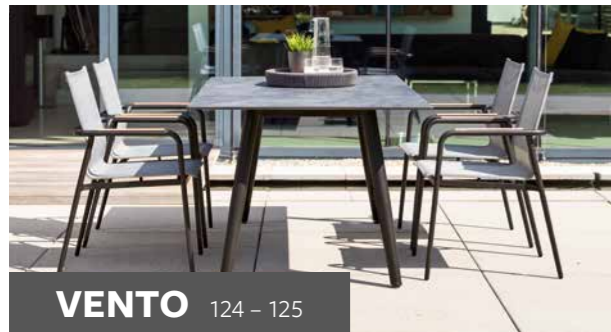

ALUMINUM

EXCEPTIONALLY SUITED FOR OUTDOOR USE

Aluminum is exceptionally suited for the outdoor use, due to its characteristics. It offers high stability despite its low weight. In addition, aluminum is low-maintenance, weatherproof, heat-resistant, corrosion-resistant and recyclable.