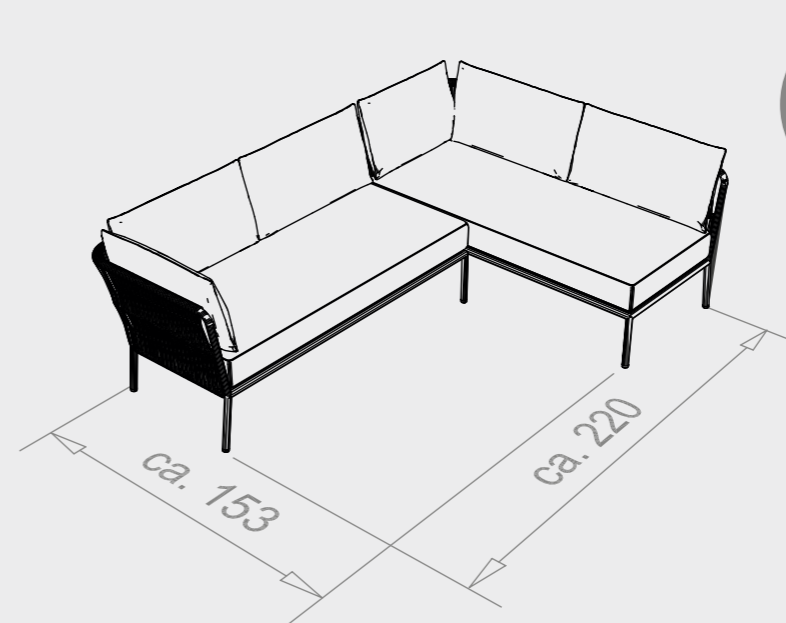

Example
03

ROMY
Frame aluminum
with rope and cushions
100 % polyacrylic

- _____
- 2 x 2-seater element