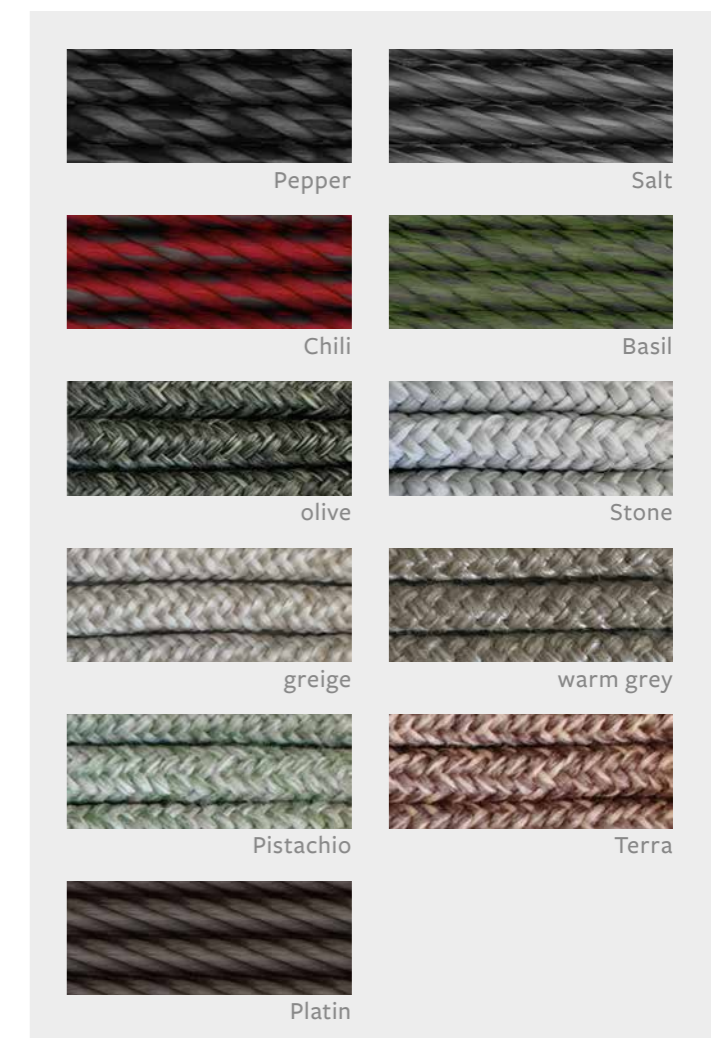

ROPE

Our ropes are made of textilen (PVC-coated polyester fabric) and additionally sheathed in polypropylene. This material is especially durable, absorbs virtually no moisture, is lightfast, and temperature-resistant down to -10 °C. Its also tested in a simulation for at least 3,000 hours of sunshine.

We process ropes in various shapes and thicknesses – including flat or round, from approx. 4 to 10 mm in diameter. This allows us to create a wide range of visual styles and functional applications for outdoor use – with precision and purpose.