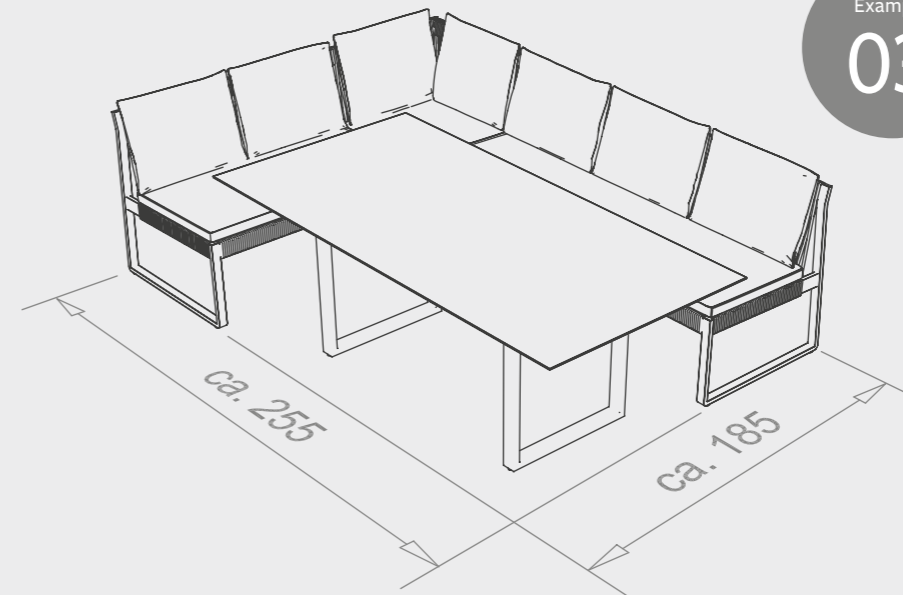

Example
03

TAMMO
Frame aluminum
with rope and cushions
100 % polyacrylic

1 x 2-seater bench
1 x 3-seater bench
1 x corner element
1 x skid table aluminum
200 x 100 x 73