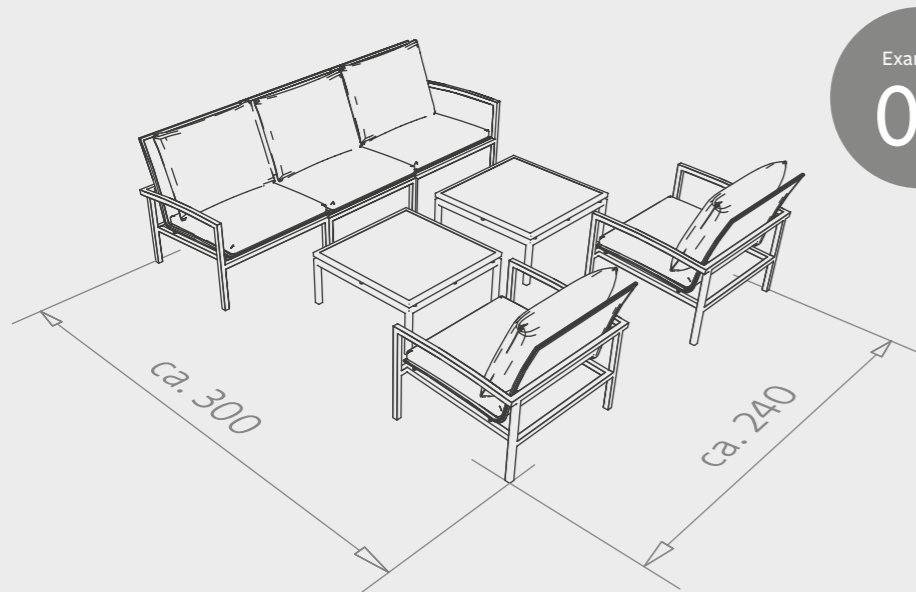

SKELBY

Frame aluminum with
textilen and optional
100 % polyacrylic cushions

1 x lounge side
element right

1 x lounge side
element left

1 x lounge
middle element

2 x lounge armchair

2 x side table

5 x seat cushion

5 x back cushion