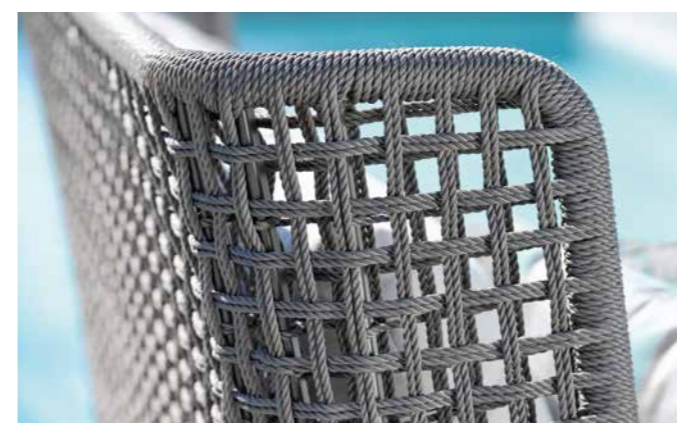

GRETA

MODERN & TIMELESS

DESIGN: WINKELBAUER-DESIGN, RABADESIGN (RELAXING CHAIR)

MATERIAL: ALUMINUM – ROPE (SYNTHETIC FIBRE)
POLYACRYLIC

page 340

page 342

GRETA LOUNGE ARMCHAIR

anthracite with rope platin (Ø 4 mm) incl. seat and back cushion silk grey 100 % polyacrylic with zip

Height armrest/backrest in cm: 62,5/59

Seat width/depth/height (with cushion) in cm: 68/59/47

76 x 76 x 102	(PU 1)	No. 418492

GRETA STOOL

anthracite with rope platin (Ø 4 mm) incl. cushion silk grey 100 % polyacrylic with zip

Seat width/depth/height (with cushion) in cm: 69/40/47

75 x 40 x 47	(PU 1)	No. 418493

GRETA LOUNGE SOFA

anthracite with rope platin (Ø 4 mm) incl. seat and back cushion silk grey 100 % polyacrylic with zip

Height armrest/backrest in cm: 62,5/59

Seat width/depth/height (with cushion) in cm: 160/59/47

166 x 74 x 102	(PU 1)	No. 418494

GRETA BENCH

anthracite with rope platin (Ø 4 mm) incl. cushion silk grey 100 % polyacrylic with zip

Seat width/depth/height (with cushion) in cm: 159/67/47

166 x 67 x 47	(PU 1)	No. 418495

GRETA LOUNGE TABLE

anthracite with table top Silverstar 2.0 Cement light and an intermediate shelf in textilten

120 x 70 x 45	(PU 1)	No. 418497

GRETA RELAXING CHAIR

anthracite with rope platin (Ø 4 mm) incl. seat and back cushions silk grey 100 % polyacrylic with zip

Height backrest in cm: 69

Seat width/depth/height (with cushion) in cm: 45–55/50/45

78 x 80 x 103	(PU 1)	No. 418498