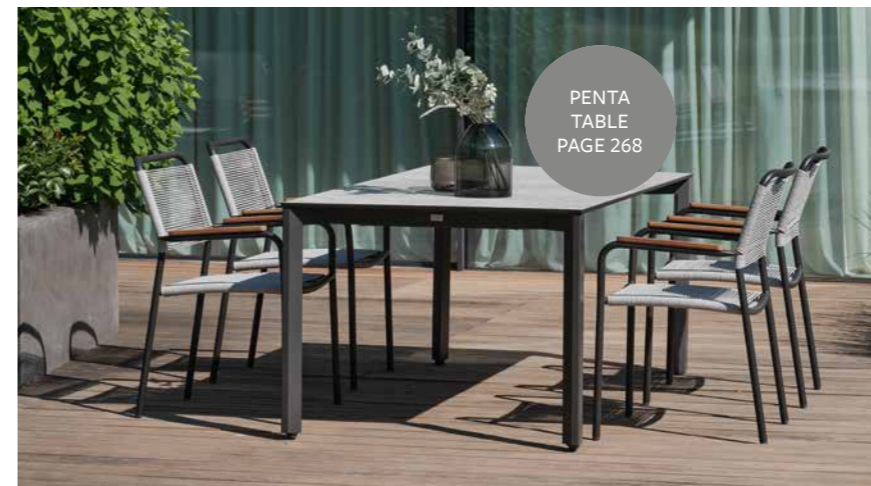

PENTA
TABLE
PAGE 268