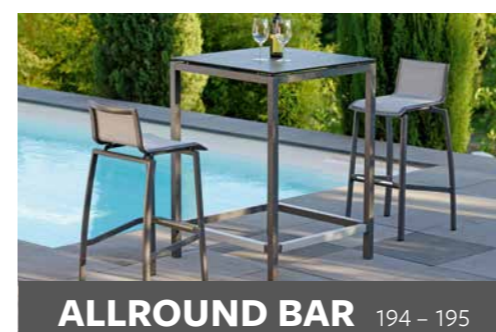

ALUMINUM

EXCEPTIONALLY SUITED FOR OUTDOOR USE

Aluminum is exceptionally suited for the outdoor use, due to its characteristics. It offers high stability despite its low weight. In addition, aluminum is low-maintenance, weatherproof, heat-resistant, corrosion-resistant and recyclable.