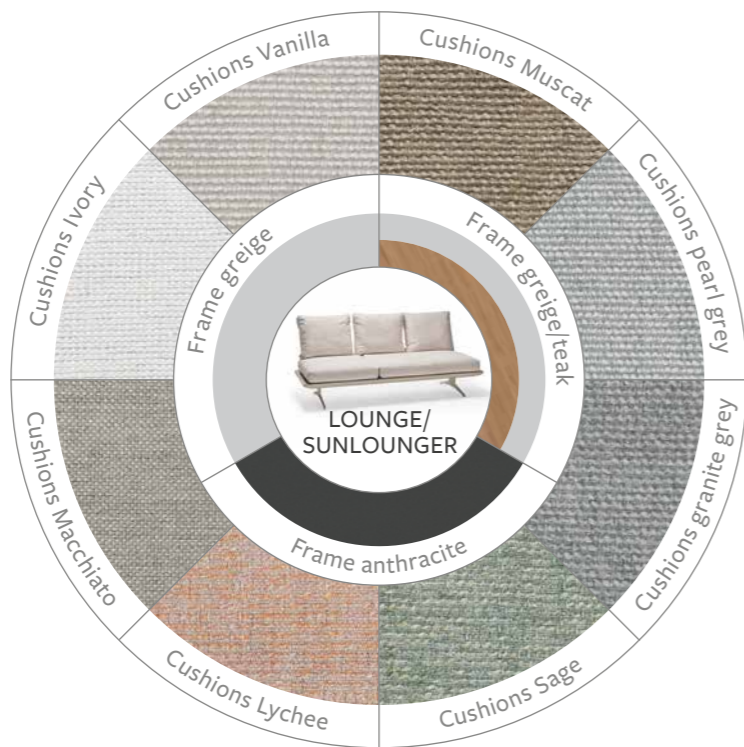

ENYA

CREATED FOR MOMENTS THAT LAST

DESIGN: DOSER + ZIMPRICH, STERN

MATERIAL: ALUMINUM - ROPE (SYNTHETIC FIBRE) - OUTDOOR FABRIC (100 % POLYACRYLIC) - STAINLESS STEEL - TEAK

Thanks to a clever plug-in system, ENYA can be configured to suit your needs: as a classic L-shaped lounge, single lounger, spacious double lounger or a lounge with a recamiere. Premium teak table modules complement the system and can be integrated flexibly. Different frame options and an exclusive fabric selection offer even more design freedom – for customised solutions with style and character.