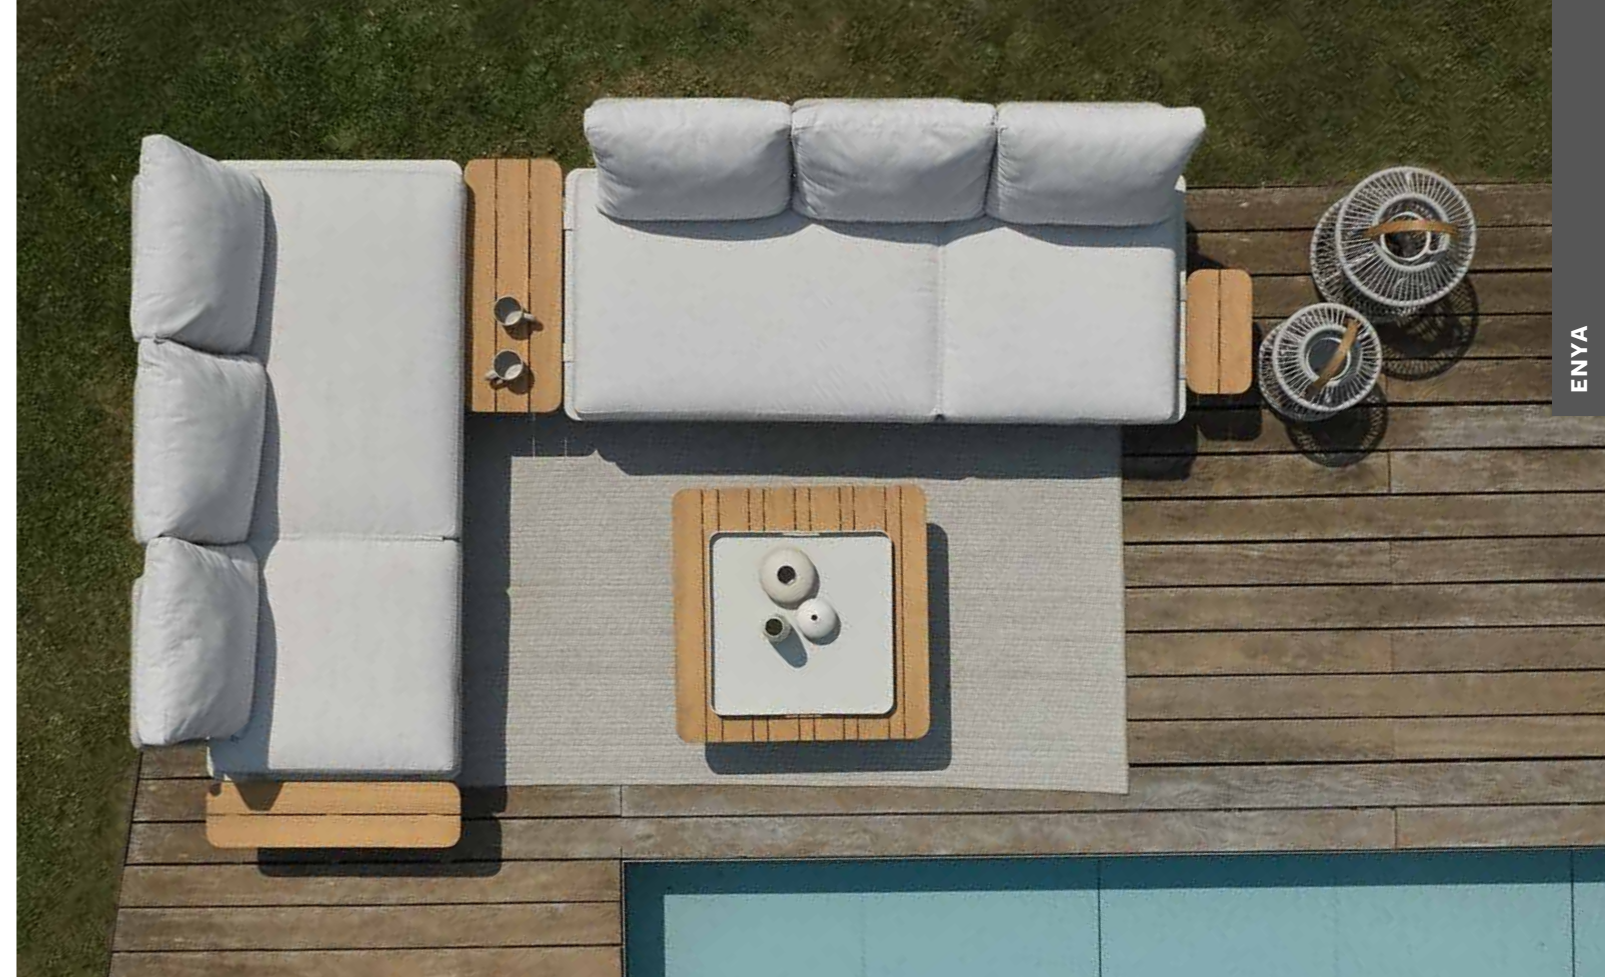

## ENYA CONCEPT IDEAS

ENYA adapts to your ideas and needs: whether as an L-shaped lounge, recamier, single lounger, lounge with recamier or double lounger – there are no limits to your creativity. The modular elements allow for numerous combinations, so you can design your own personal oasis of well-being at any time.