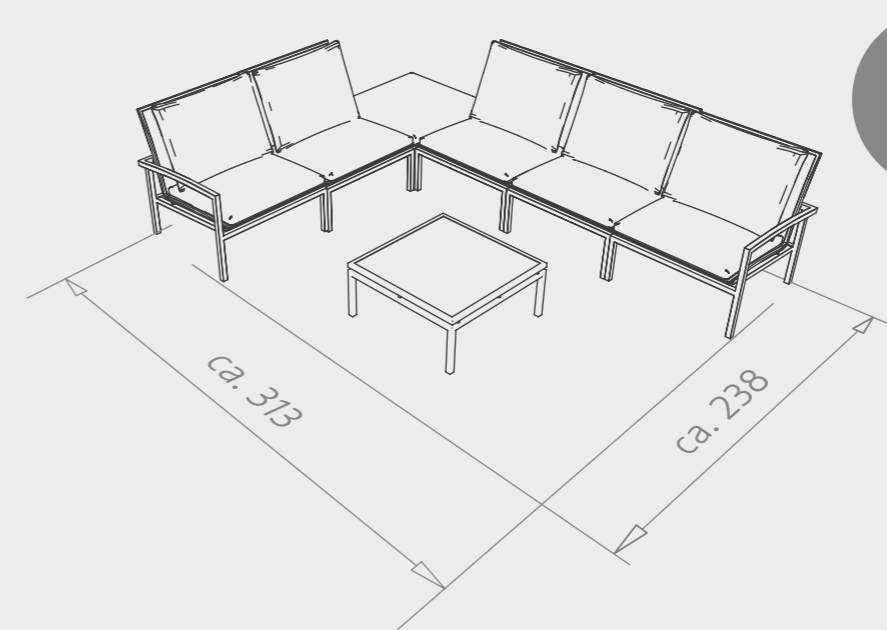

SKELBY

Frame aluminum with
textilen and optional
100 % polyacrylic cushions

1 x lounge side
element right

1 x lounge side
element left

3 x lounge
middle element

2 x side table

5 x seat cushion

5 x back cushion