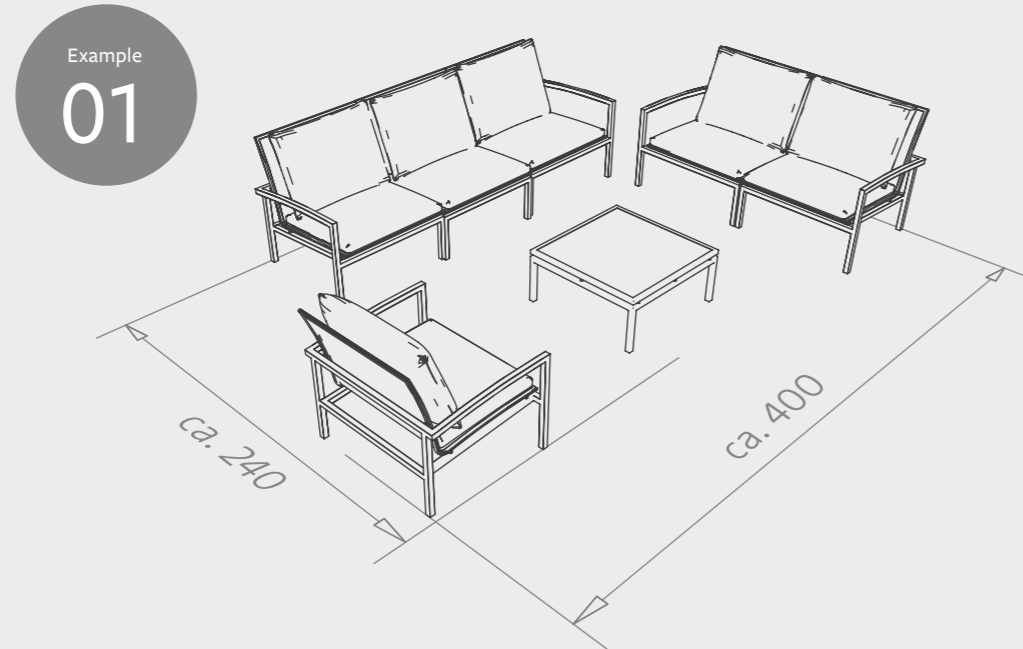

SKELBY

Frame aluminum with
textilen and optional
100 % polyacrylic cushions

1 x lounge side
element right

1 x lounge side
element left

1 x lounge
middle element

2 x lounge armchair

2 x side table

5 x seat cushion

5 x back cushion