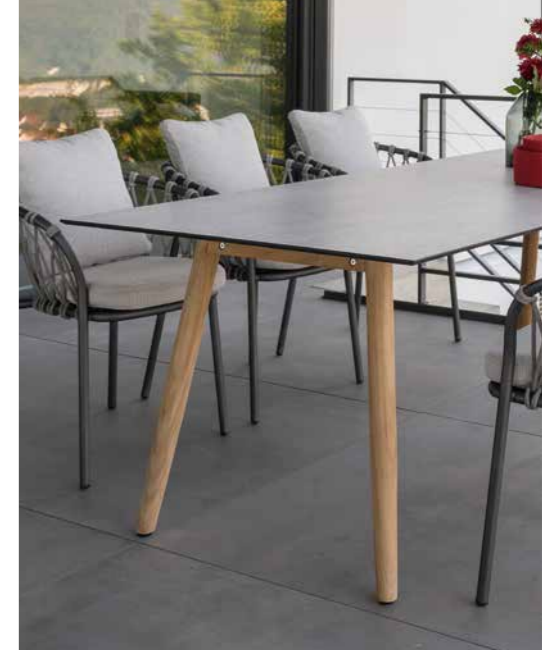

Decor	Table frame	ALUMINUM					
		black matt	anthracite	graphite	warm grey	greige	white
	Cement	No. 432464	No. 432404	No. 432424	No. 432160	No. 432904	No. 432444
	Smoky	No. 432463	No. 432403	No. 432423	No. 432161	No. 432903	No. 432443
	Stone	No. 432494	No. 432488	No. 432490	No. 432167	No. 432496	No. 432492
	Flint	No. 432186	No. 432180	No. 432182	No. 432168	No. 432188	No. 432184
	Cement light	No. 432461	No. 432401	No. 432421	No. 432162	No. 432901	No. 432441
	Quartz	No. 432656	No. 432650	No. 432652	No. 432164	No. 432658	No. 432654
	Stone light	No. 432486	No. 432480	No. 432482	No. 432163	No. 432900	No. 432484
	Oak light	No. 432666	No. 432660	No. 432662	No. 432165	No. 432668	No. 432664
	Teak	No. 432469	No. 432409	No. 432429	No. 432166	No. 432909	No. 432449