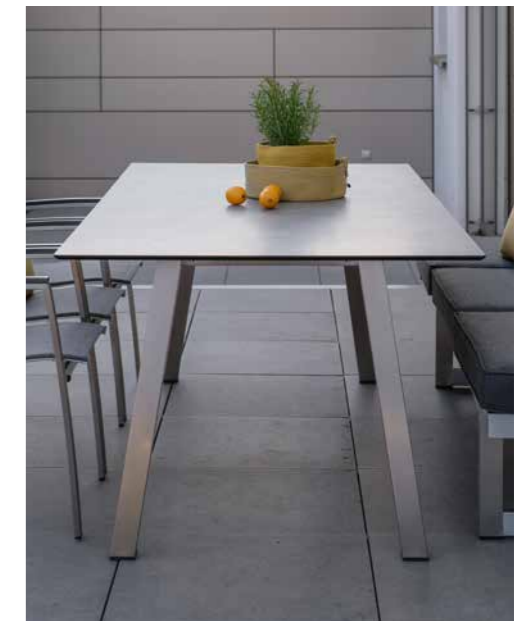

INTERNO STAINLESS STEEL SQUARE TUBE 6 x 6 cm

with table top Silverstar 2.0 or teak

Table bottom edge 68,5 cm

220 x 100 x 75/76 cm

Decor	Table frame	STAINLESS STEEL
Cement		No. 432214
Smoky		No. 432213
Stone		No. 432197
Flint		No. 432199
Cement light		No. 432211
Quartz		No. 432245
Stone light		No. 432241
Oak light		No. 432247
Teak		No. 432219