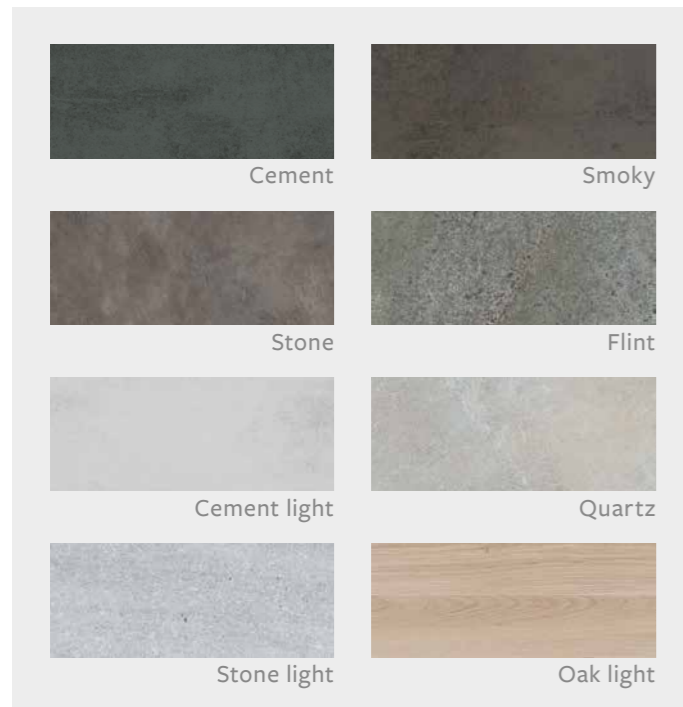

Dekton is composed of 20 natural minerals. Through an innovative technological process, Dekton replicates in just a few hours what takes nature thousands of years. Compressed with 25,000 tons of pressure, the material is extremely dense and meets the highest standards. An additional fibreglass reinforcement ensures exceptional stability – turning your tabletop into an exclusive piece of outdoor furniture. Thanks to its nearly non-porous surface, Dekton is highly resistant and easy to maintain. For cleaning, we recommend using water and a neutral cleaning agent.

WICKER

The synthetic weave made of polyethylene combines all the essential qualities for outdoor use: it is weather-resistant, UV-stable, cold-resistant down to -15 °C, shape-retaining, low-maintenance, and 100% recyclable.

Woven furniture pieces are handcrafted originals – slight variations in appearance and colour, for example due to different production batches, are characteristic and highlight their uniqueness.

The easy-care surface can be cleaned effortlessly with water and mild soapy solution.

POLYESTER

Our protective covers are made of durable polyester (160 g/m²) with a PU coating. They offer a lightfastness rating of approx. 5-6. The material is water- and dirt-repellent, breathable, and features a water column of 800 mm² – making it ideal for protecting your furniture from rain, dust, and environmental elements.