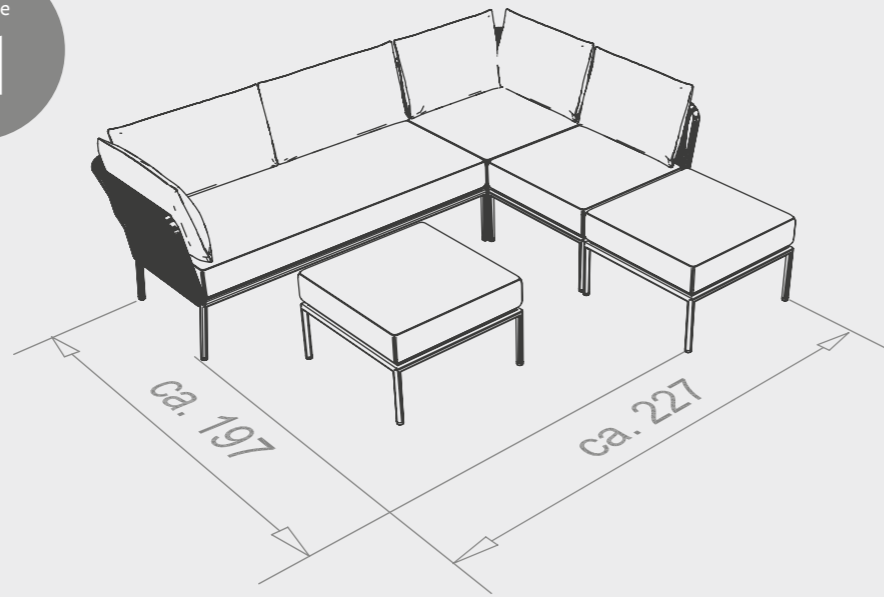

- _____
- 1 x 2-seater element
- _____
- 1 x corner element
- _____
- 1 x middle element
- _____
- 2 x stool