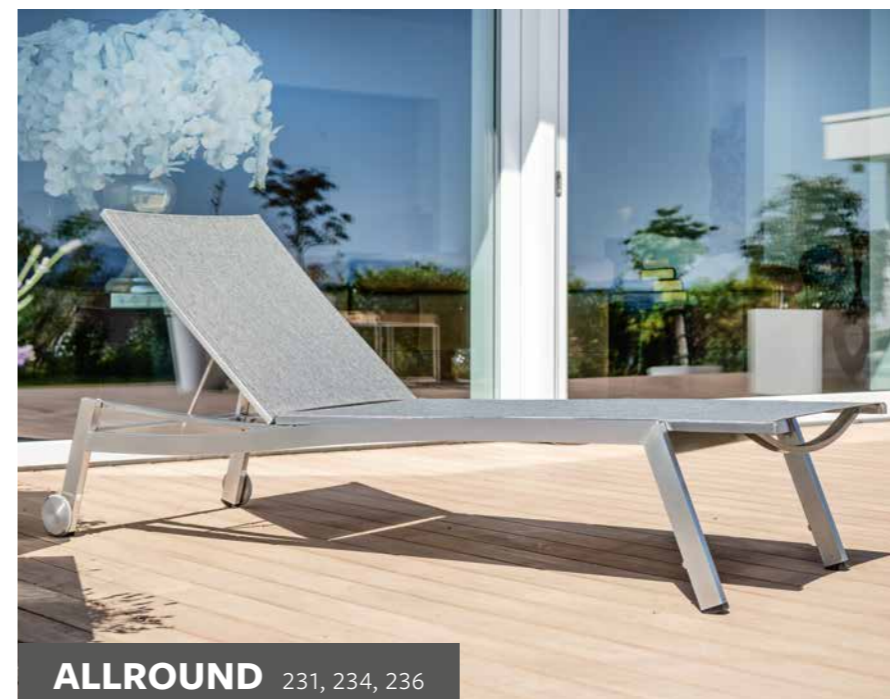

ALLROUND 231, 234, 236