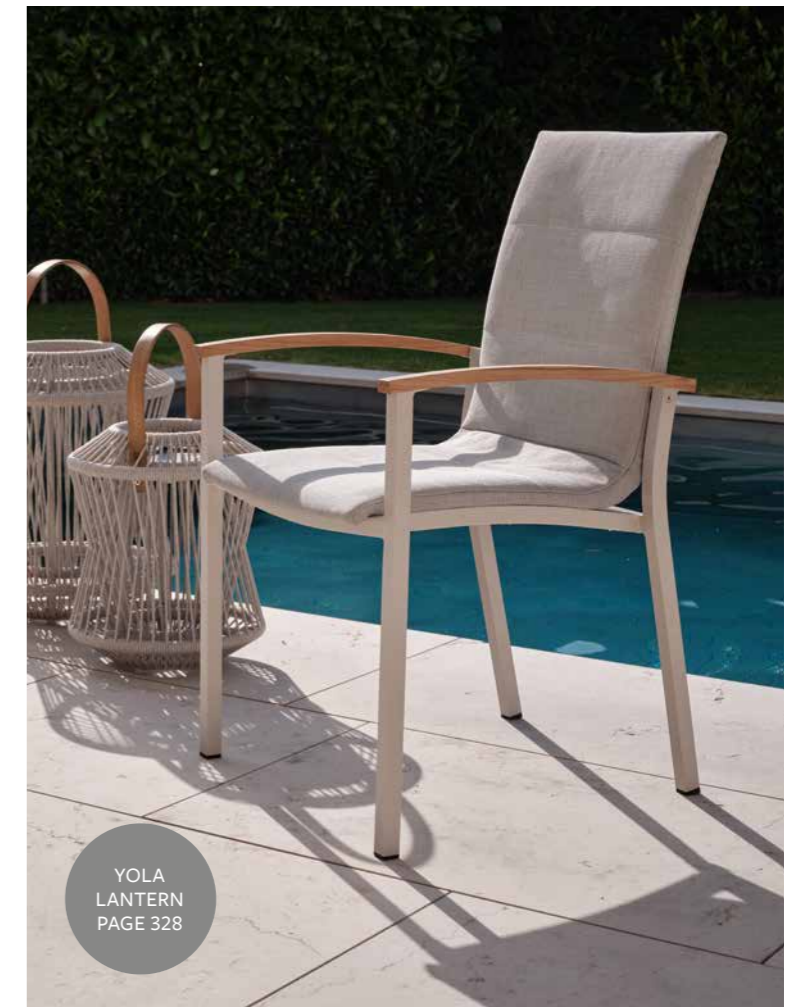

MICK

COMFORTABLE MATERIAL MIX

DESIGN: DOSER + ZIMPRICH

MATERIAL: ALUMINUM – TEXTILEN – TEAK

page 256

page 334

page 340

MICK STACKING ARMCHAIR

greige with textilene Sesame padded and teak armrests FSC®-certified

Height armrest/backrest in cm: 65/49

Seat width/depth/height in cm: 42/45/48

62 x 55 x 96	(PU 4)	No. 417650

MICK STACKING ARMCHAIR

anthracite matt with textilene Chia padded and teak armrests FSC®-certified

Height armrest/backrest in cm: 65/49

Seat width/depth/height in cm: 42/45/48

62 x 55 x 96	(PU 4)	No. 417651

The MICK armchair combines aluminum, padded textilene, and warm teak accents in a striking mix of materials. Designed for unbeatable comfort – and practical too, thanks to its stackable design.

INTERNO TABLE

greige round tube conical with table top teak table bottom edge 68,5 cm

220 x 100 x 76	(PU 1)	No. 432919

YOLA LANTERN
PAGE 328