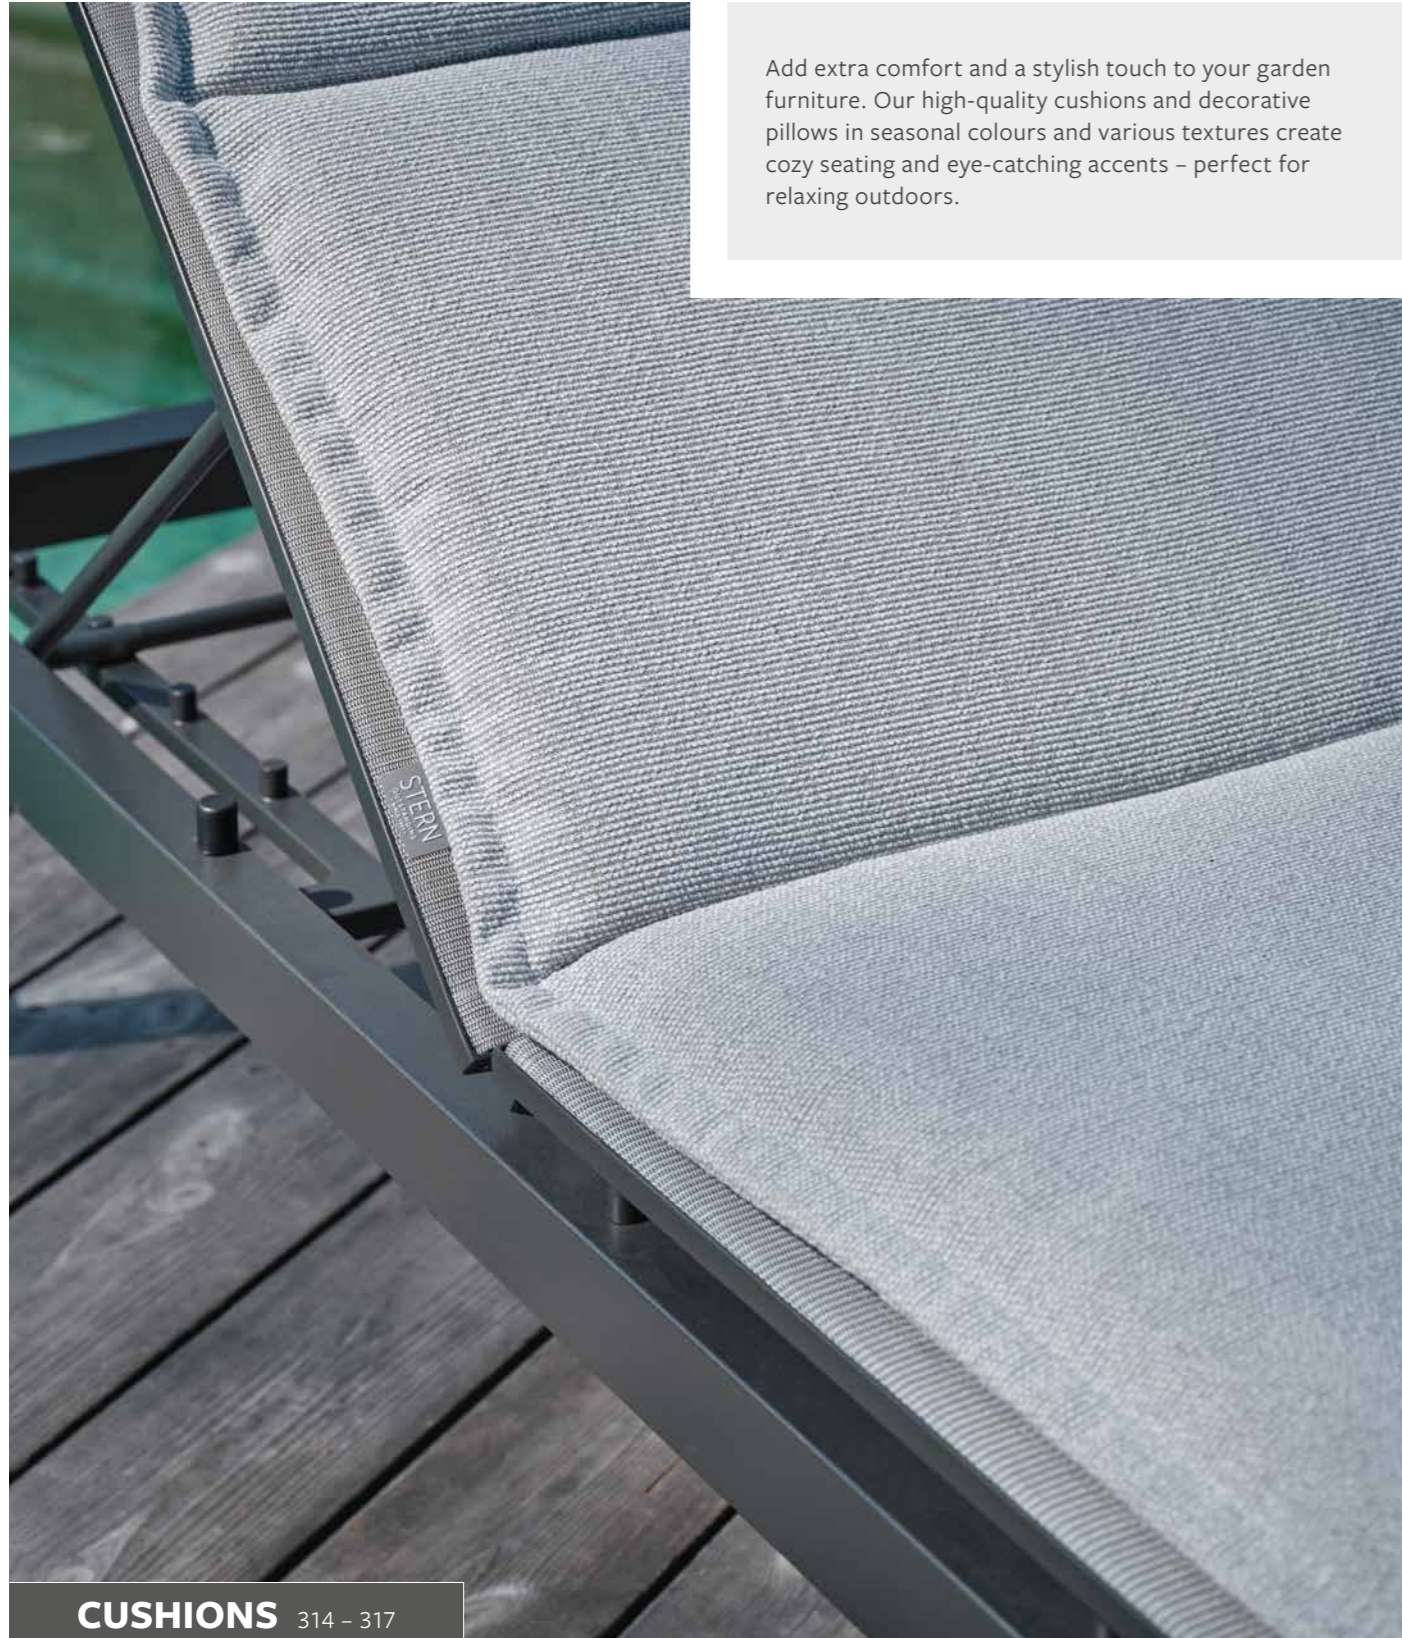

# CUSHIONS

FRESH COLORS, GENTLE COMFORT

Add extra comfort and a stylish touch to your garden furniture. Our high-quality cushions and decorative pillows in seasonal colours and various textures create cozy seating and eye-catching accents – perfect for relaxing outdoors.