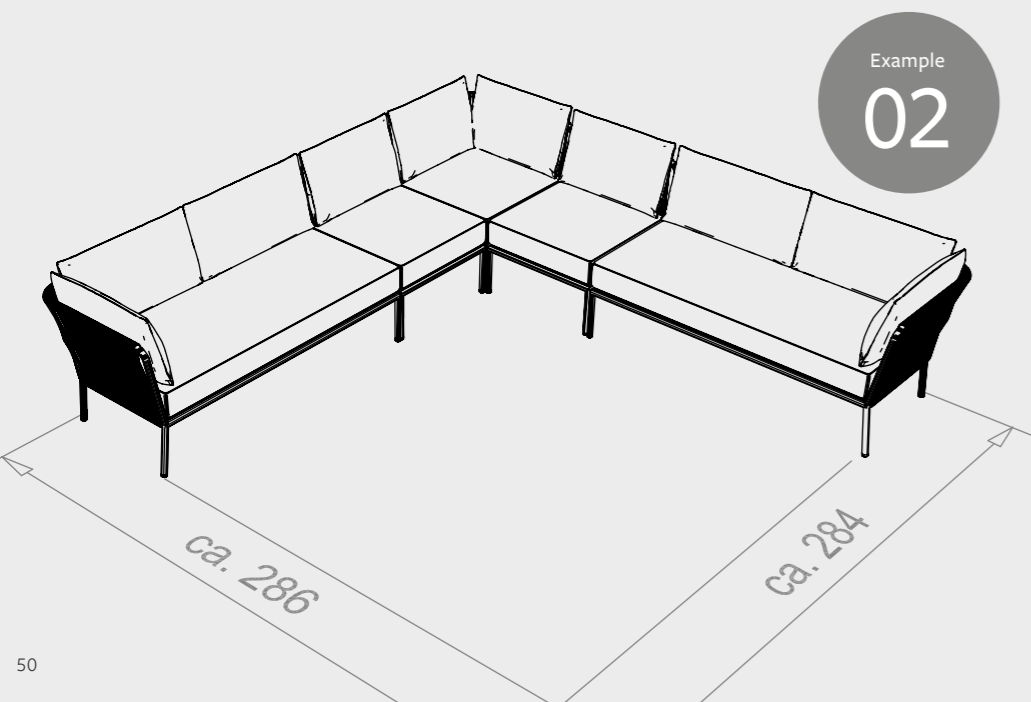

Example
02

ROMY
Frame aluminum
with rope and cushions
100 % polyacrylic

- _____
- 2 x 2-seater element
- _____
- 2 x middle element
- _____
- 1 x corner element