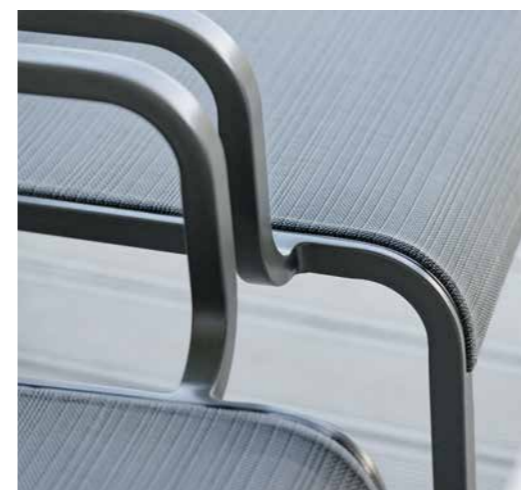

OSKAR

A HIGHLIGHT OF ALUMINUM

DESIGN: RABADESIGN

MATERIAL: ALUMINUM – TEXTILEN

page 266   page 314   page 340

OSKAR STACKING CHAIR

anthracite with textilen carbon

Height backrest in cm: 44
Seat width/depth/height in cm: 45/43/48

54 x 64 x 87	(PU 4)	No. 418408

OSKAR STACKING CHAIR

black matt with textilen linen grey

Height backrest in cm: 44
Seat width/depth/height in cm: 45/43/48

54 x 64 x 87	(PU 4)	No. 418429

OSKAR STACKING CHAIR

graphite with textilen silver grey

Height backrest in cm: 44
Seat width/depth/height in cm: 45/43/48

54 x 64 x 87	(PU 4)	No. 418411

OSKAR STACKING ARMCHAIR

anthracite with textilen carbon and aluminum armrests
anthracite

Height armrest/backrest in cm: 65,5/44
Seat width/depth/height in cm: 45/43/48

58 x 64 x 87	(PU 4)	No. 418409

OSKAR STACKING ARMCHAIR

black matt with textilen linen grey and aluminum armrests
black matt

Height armrest/backrest in cm: 65,5/44
Seat width/depth/height in cm: 45/43/48

58 x 64 x 87	(PU 4)	No. 418424

OSKAR STACKING ARMCHAIR

graphite with textilen silver grey and aluminum armrests
graphite

Height armrest/backrest in cm: 65,5/44
Seat width/depth/height in cm: 45/43/48

58 x 64 x 87	(PU 4)	No. 418416

OSKAR in anthracite stands out with its modern, soft design language, making OSKAR highly distinctive in comparison to the other series. The round backrest and seating surface means a special contrast to the straight formed legs.